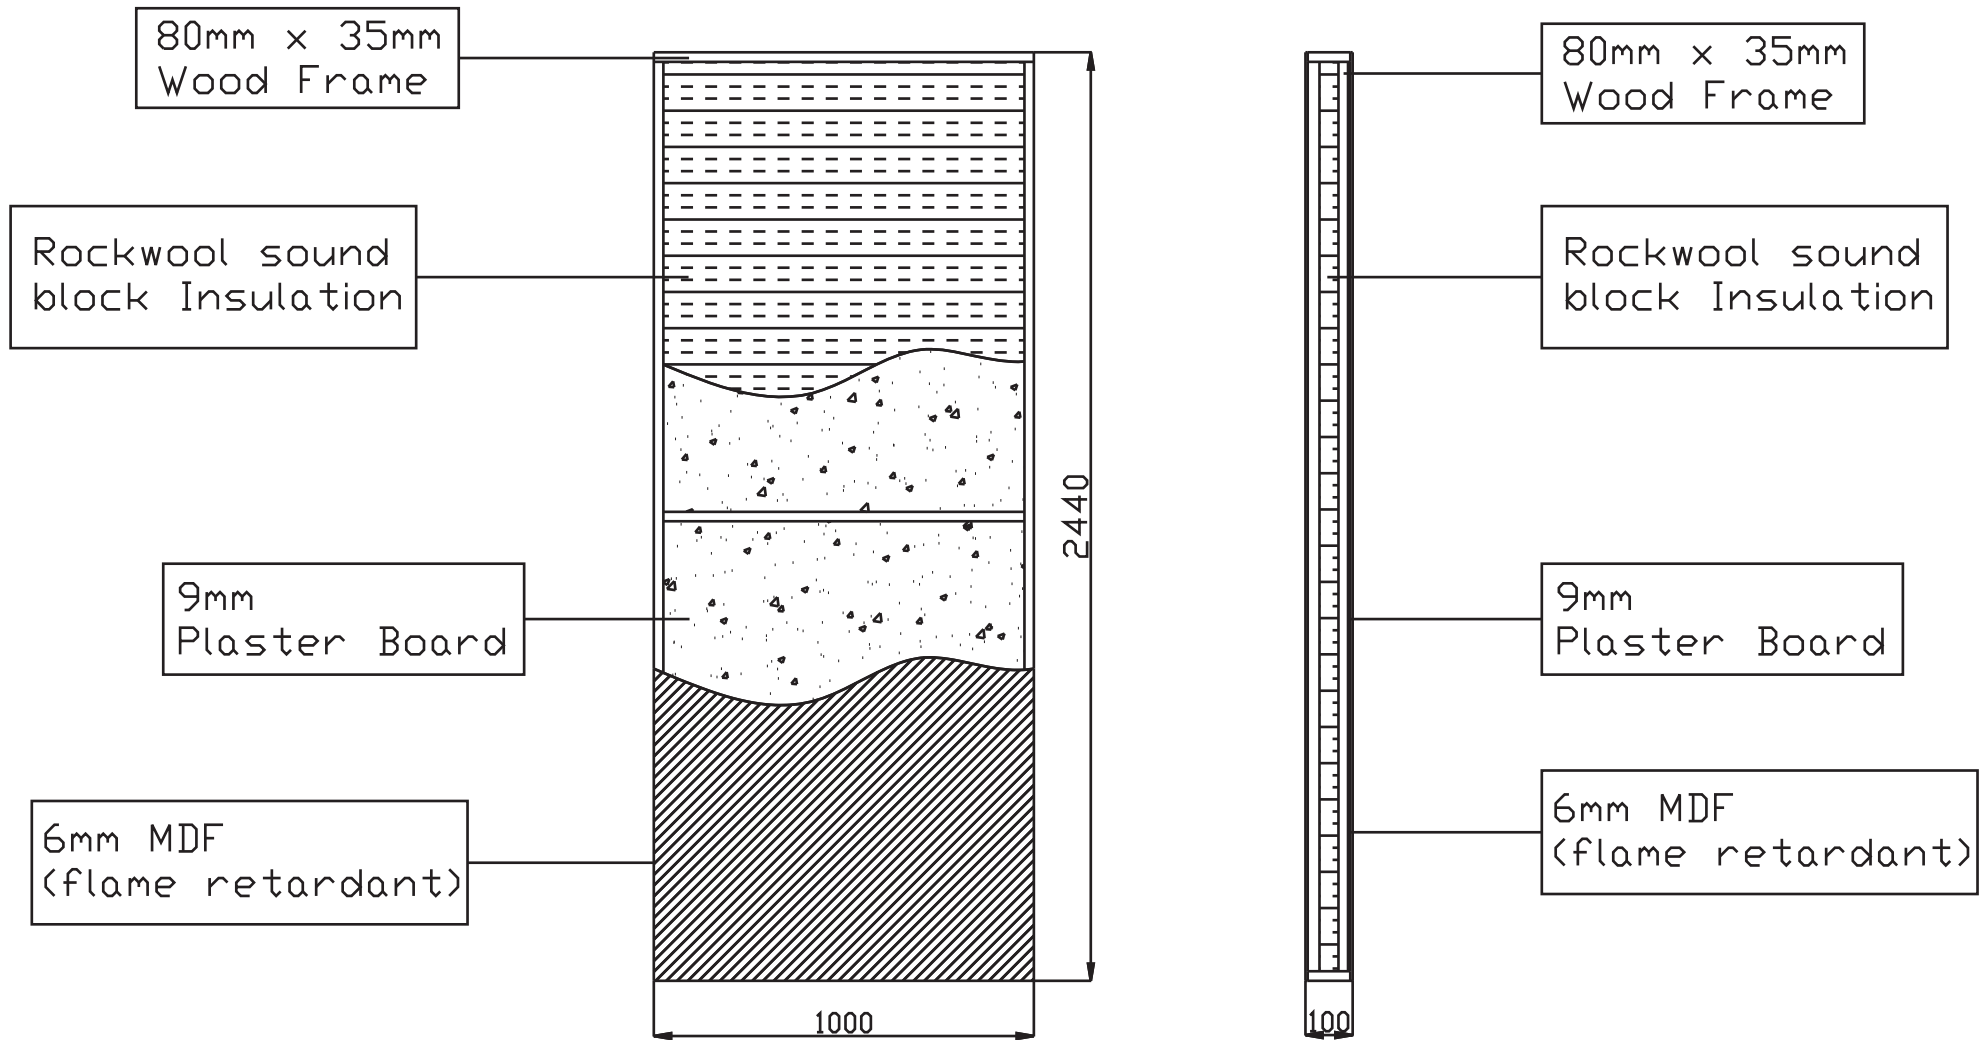

Panel to form Sound Proof Booths

Sound proof panels are 10cm thick and 1m wide by 2.44m high internally.
External roof support makes it 2.465m